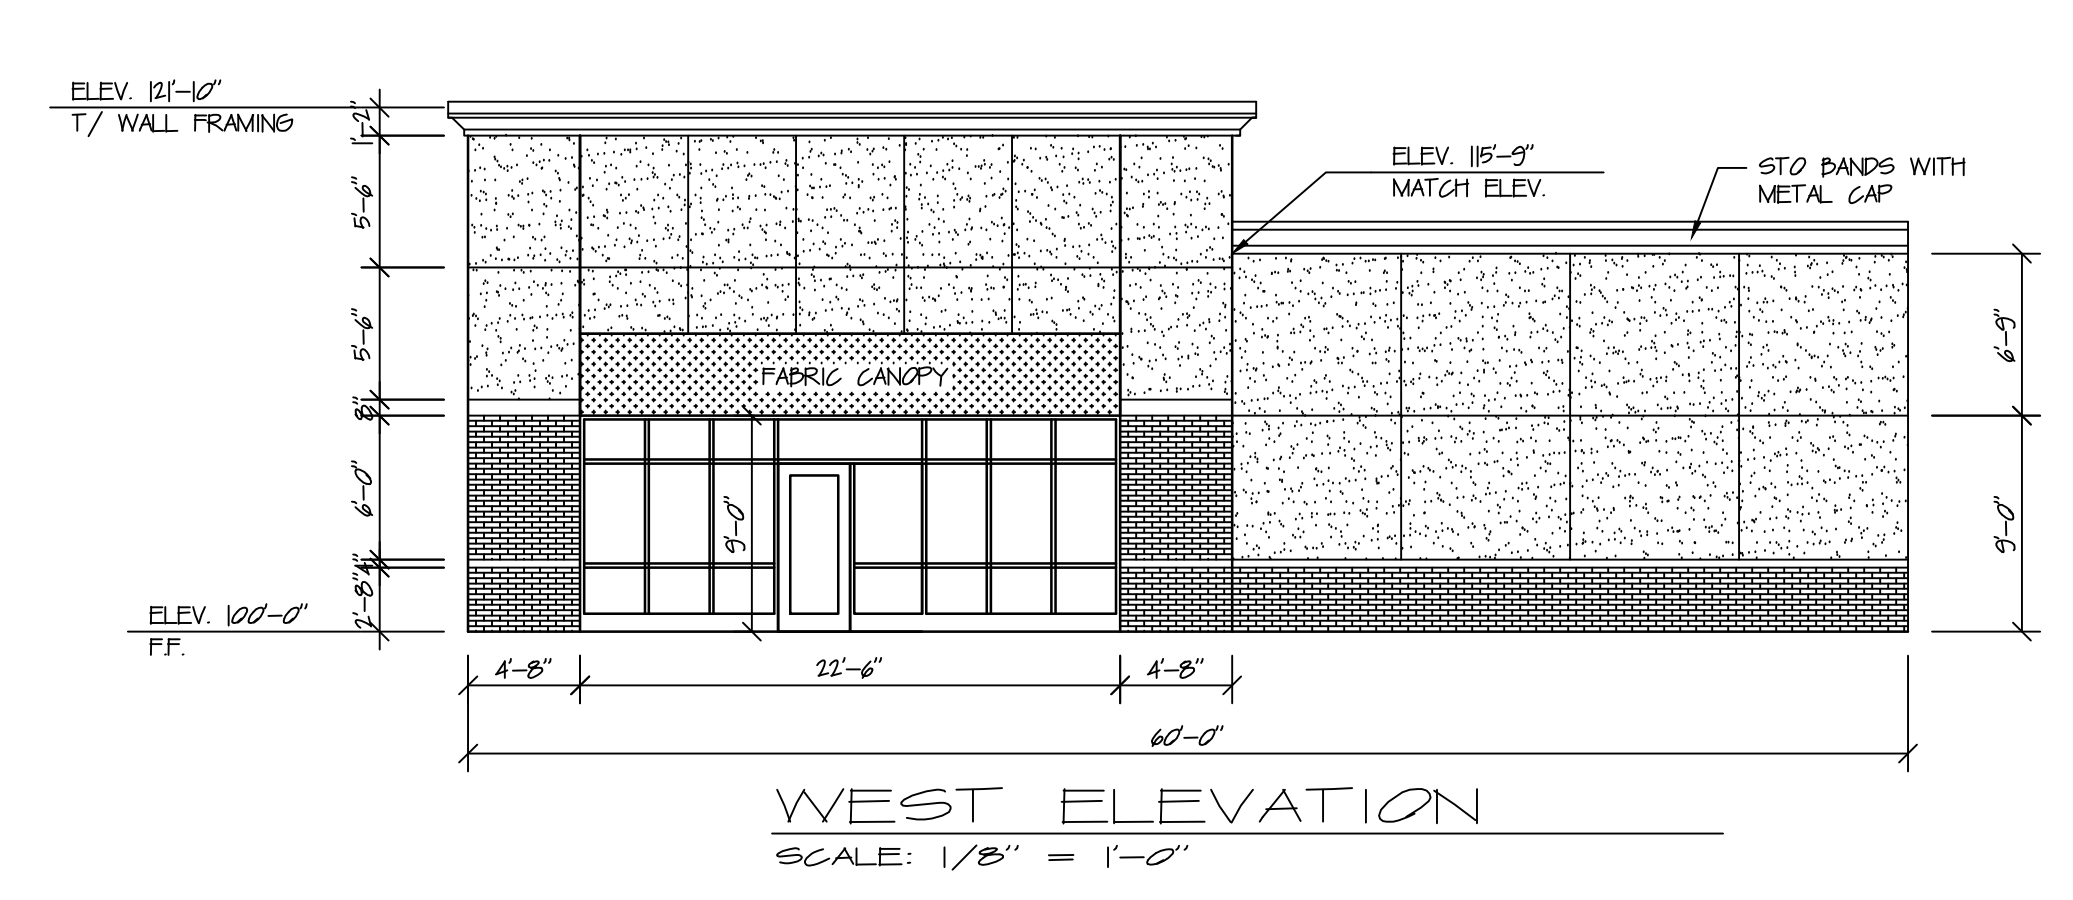

Certified By \_\_\_\_\_

WHITE BOX  
WEST SIDE  
RETAIL

RICHMOND, INDIANA

Project No.... [B20-1]  
Coordinator..... INERSTRÖDT  
Designer..... INERSTRÖDT  
Drawn..... G SOUTH  
A RICE  
Checked..... DAI  
Date..... 9/18/2022