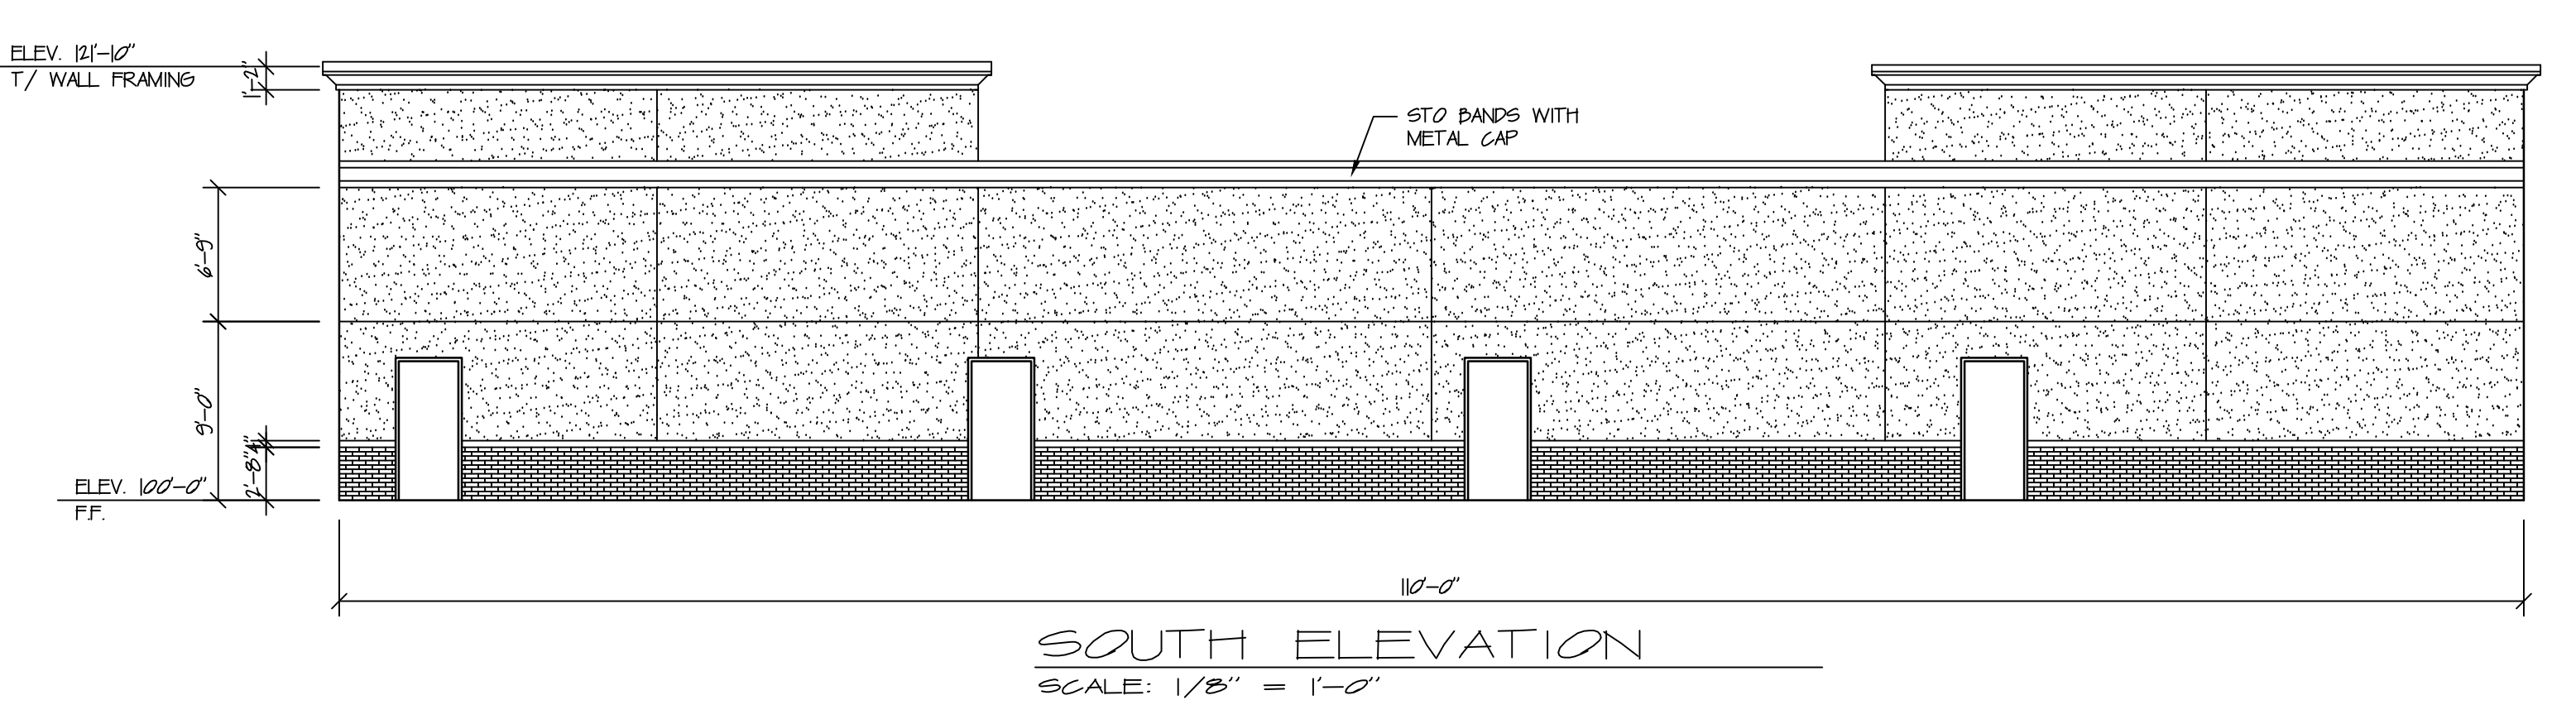

Certified By \_\_\_\_\_

WHITE BOX  
WEST SIDE  
RETAIL

RICHMOND, INDIANA

Project No.... [B20-1]  
Coordinator..... INERSTRÖDT  
Designer..... INERSTRÖDT  
Drawn..... G SOUTH  
A RICE  
Checked..... DAI  
Date..... 9/18/2022