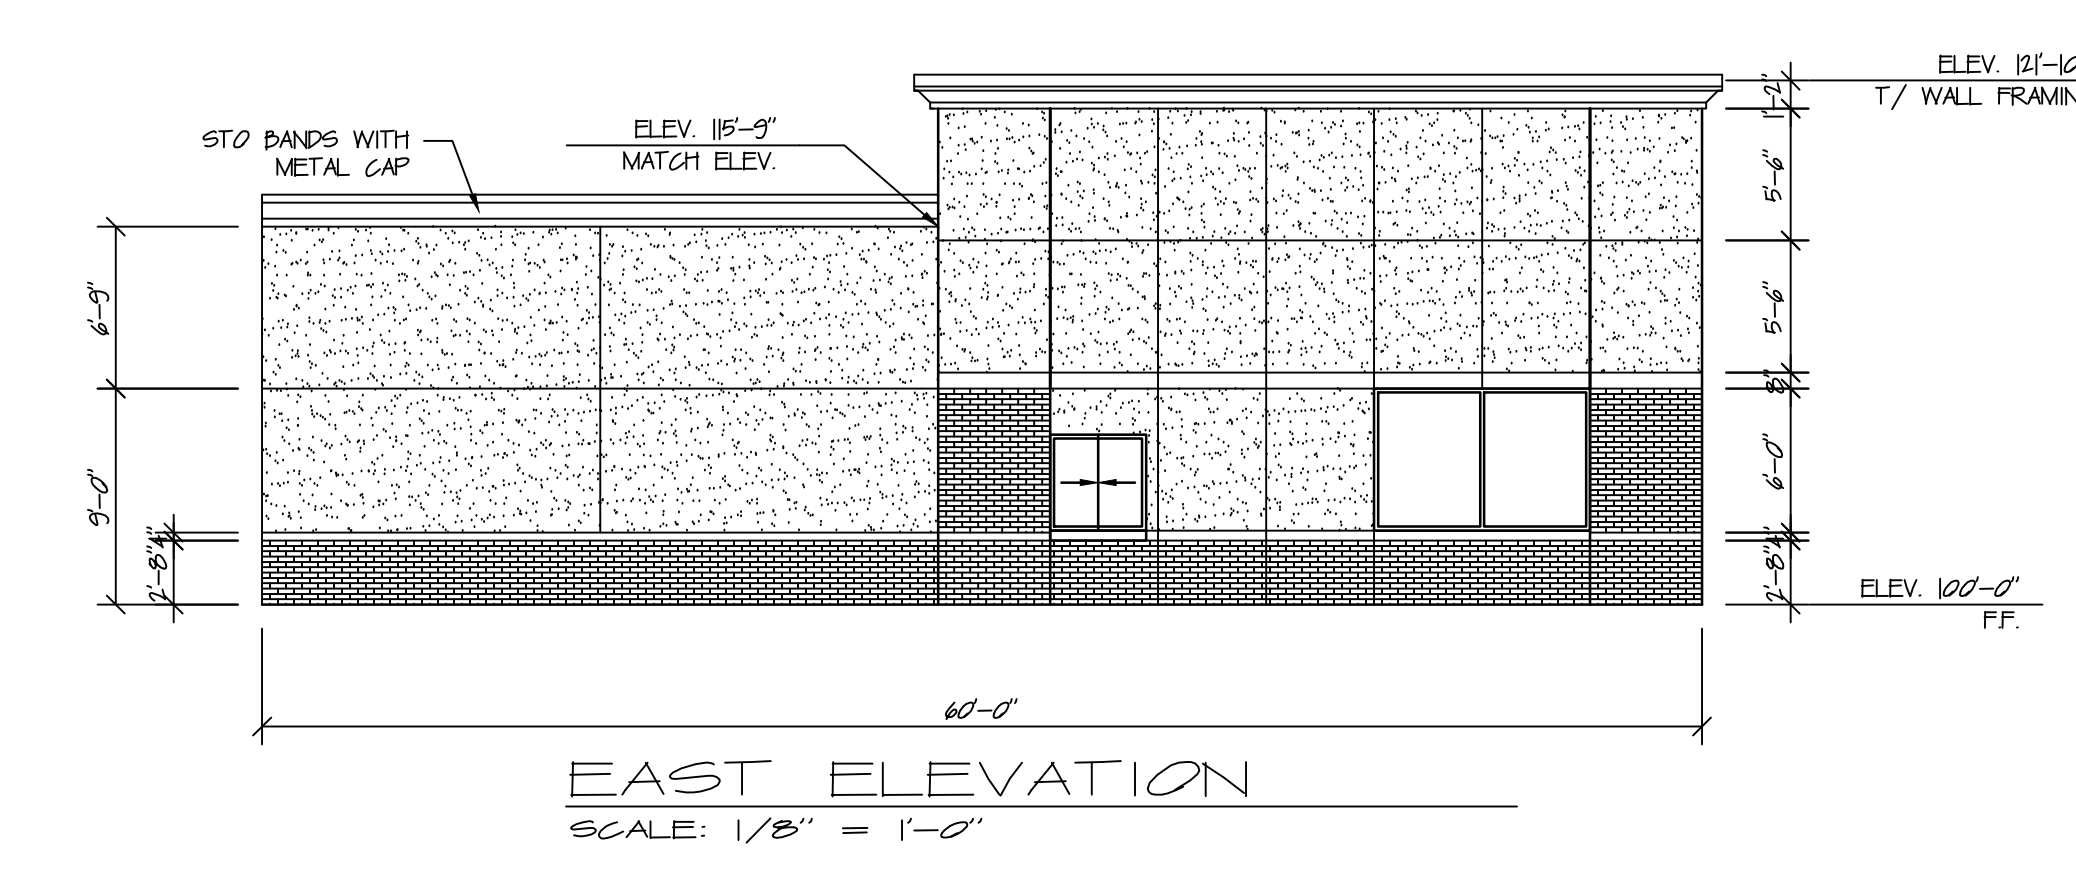

Certified By \_\_\_\_\_

WHITE BOX  
WEST SIDE  
RETAIL

RICHMOND, INDIANA

Project No.... [B20-1]  
Coordinator..... INERSTRÖDT  
Designer..... INERSTRÖDT  
Drawn..... G SOUTH  
A RICE  
Checked..... DAI  
Date..... 9/18/2022