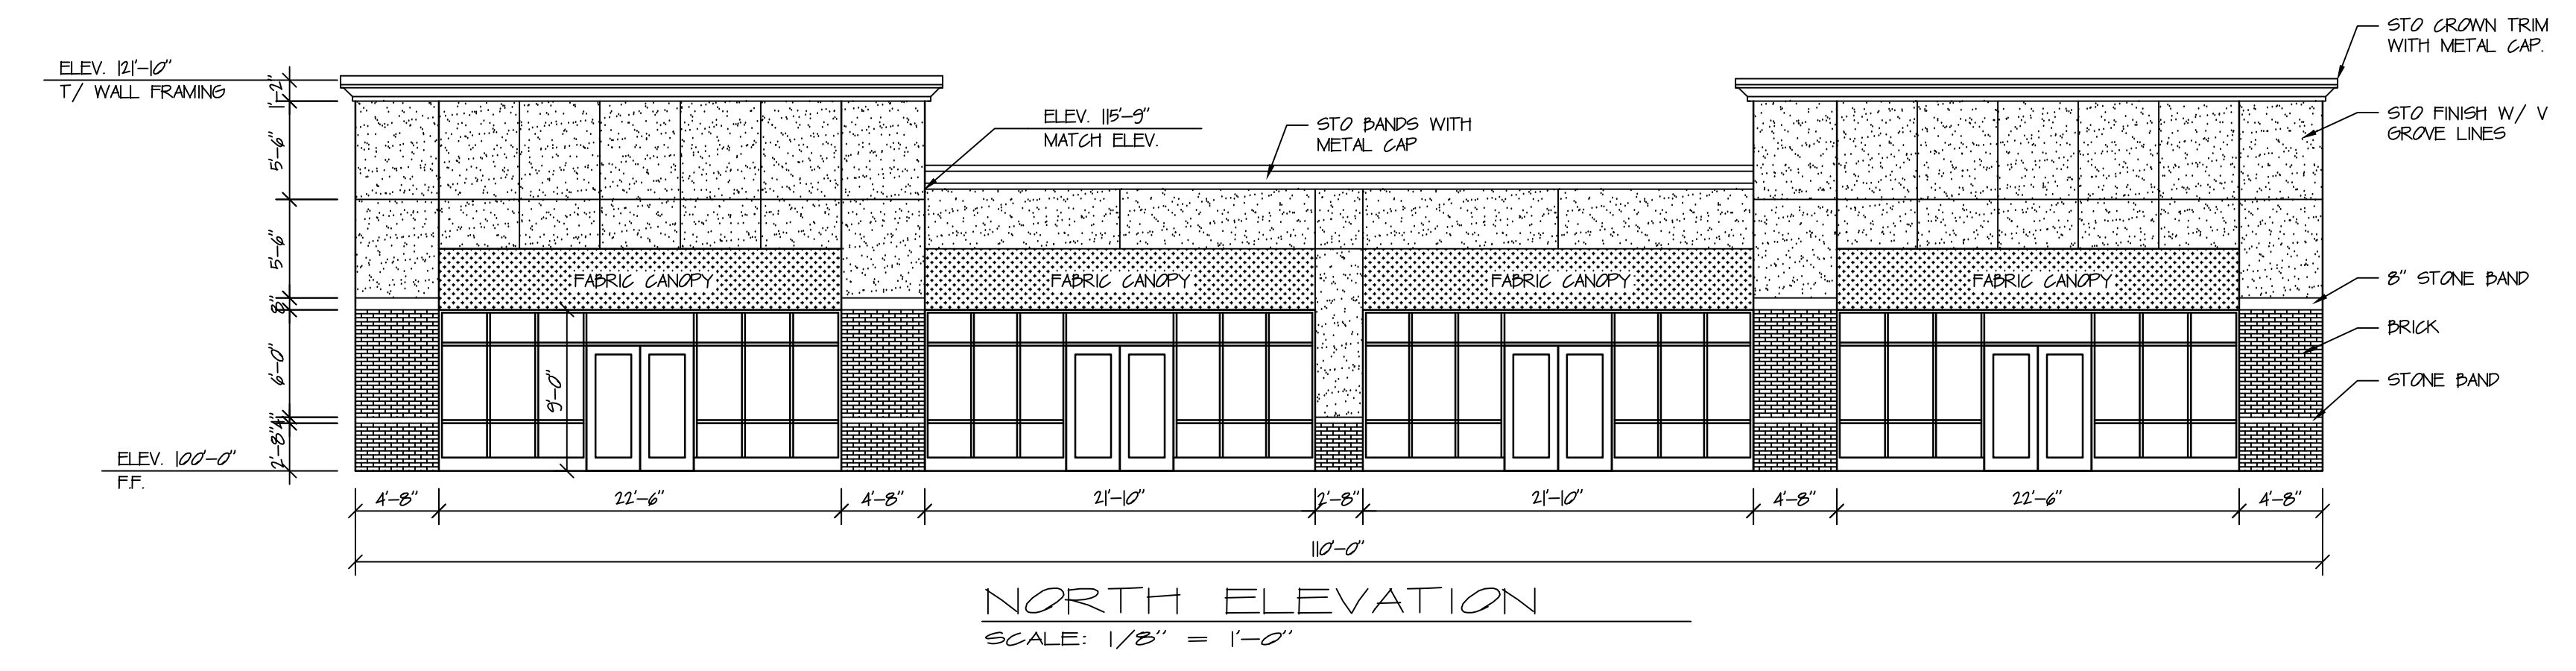

Certified By \_\_\_\_\_

WHITE BOX  
WEST SIDE  
RETAIL

RICHMOND, INDIANA

Project No.... [B20-1]  
Coordinator..... INERSTRÖDT  
Designer..... INERSTRÖDT  
Drawn..... G SOUTH  
A RICE  
Checked..... DAI  
Date..... 9/18/2022